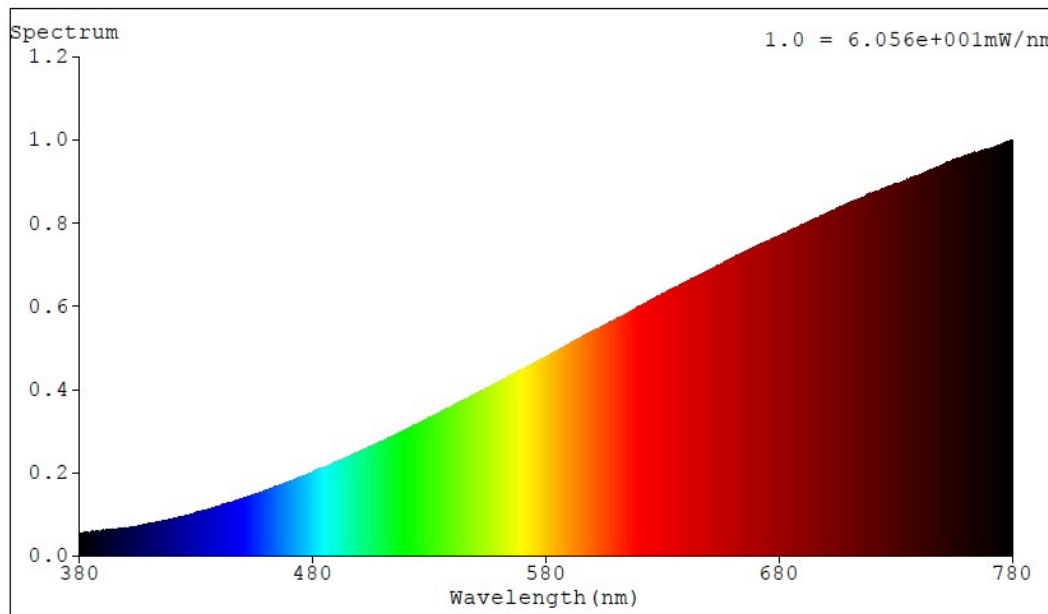

Spectrum

Spectral Distribution